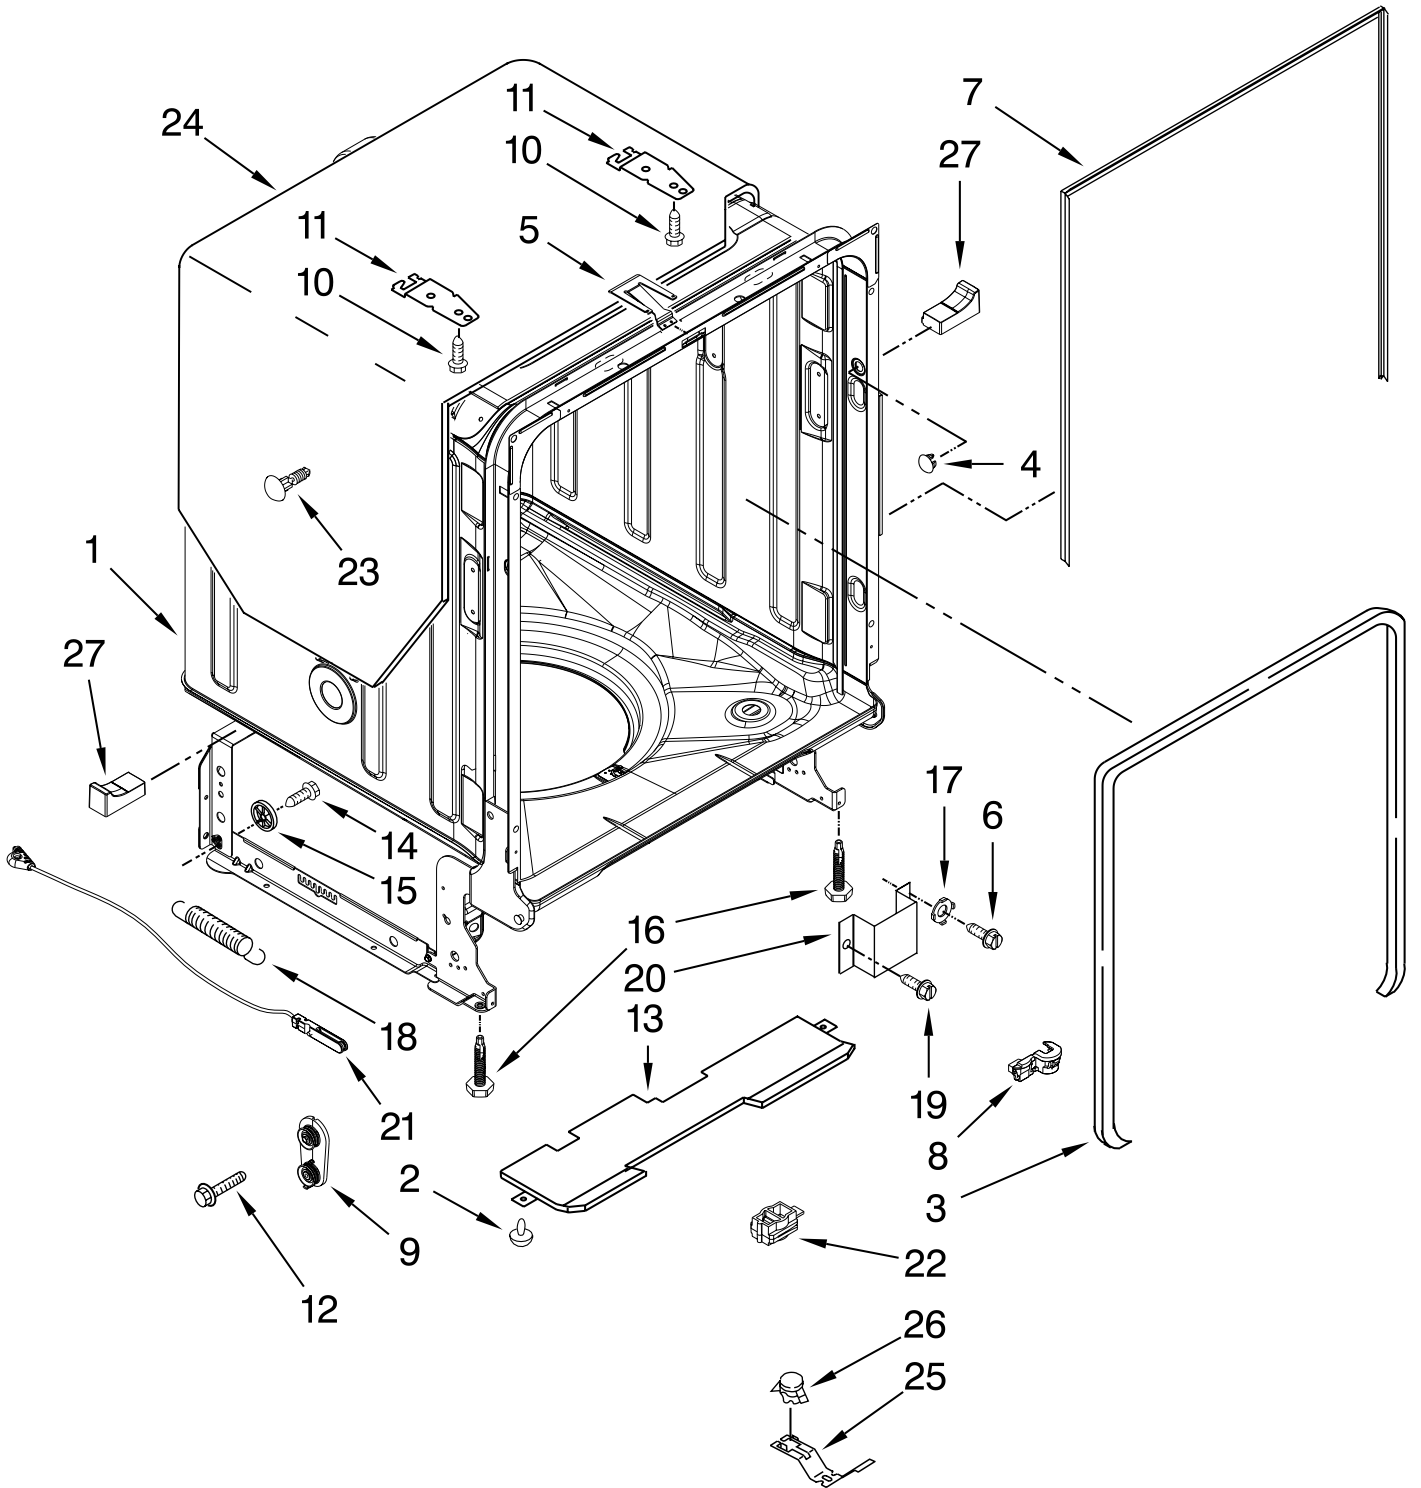

TUB AND FRAME PARTS

For Models: KUDE48FXBL0, KUDE48FXWH0, KUDE48FXSS0
(Black) (White) (Stainless)

FOR ORDERING INFORMATION REFER TO PARTS PRICE LIST

TUB AND FRAME PARTS

For Models: KUDE48FXBL0, KUDE48FXWH0, KUDE48FXSS0
(Black)   (White)   (Stainless)

Illus. No.	Part No.	DESCRIPTION
1	W10194904	Tub Assembly (Also Includes Heater Assembly)
2	3400924	Retainer, Push
3	W10300924	Seal, Door
4	W10082838	Plug, Tub
5	W10300779	Strike, Plate
6	3400014	Screw
7	W10179427	Seal, Cabinet
8	8573061	Strain Relief
9	W10084086	Door, Balance Assembly
10	3367670	Screw
11	8269145	Bracket, Undercounter
12	3400074	Screw
13	W10195368	Insulation, Bottom
14	3370389	Screw
15	8268977	Wheel Leg
16	8524584	Leveler, Leg
17	3378128	Washer Pronged Cup
18	8270020	Spring, Door Balance
19	3400892	Screw
20	8268991	Cover, Terminal Box
21	W10158291	Cable, Door Assembly
22	W10292870	Protector
23	304666	Retainer, Push
24	8573240	Shield, Sound Tub
25	W10195090	Bracket, Thermostat
26	W10195091	Thermostat
27	W10195630	Spacer, Tub/Brace Left
	W10195631	Right